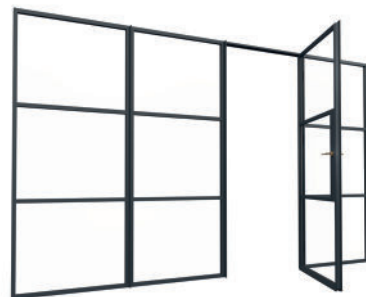

Hinged Doors

With a range of width, glazing, hinge and furniture options, our doors can be configured to suit any design theme, from traditional to minimalist and contemporary to industrial.